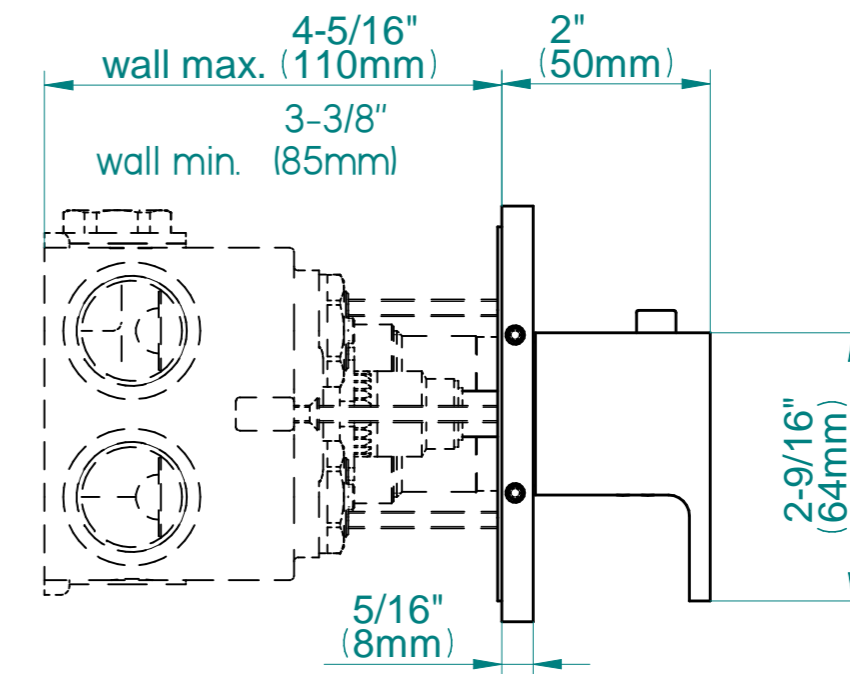

G-8059H-LM31E1-T

SOLAR Series

GRAFF[®]
CUTTING EDGE DESIGN