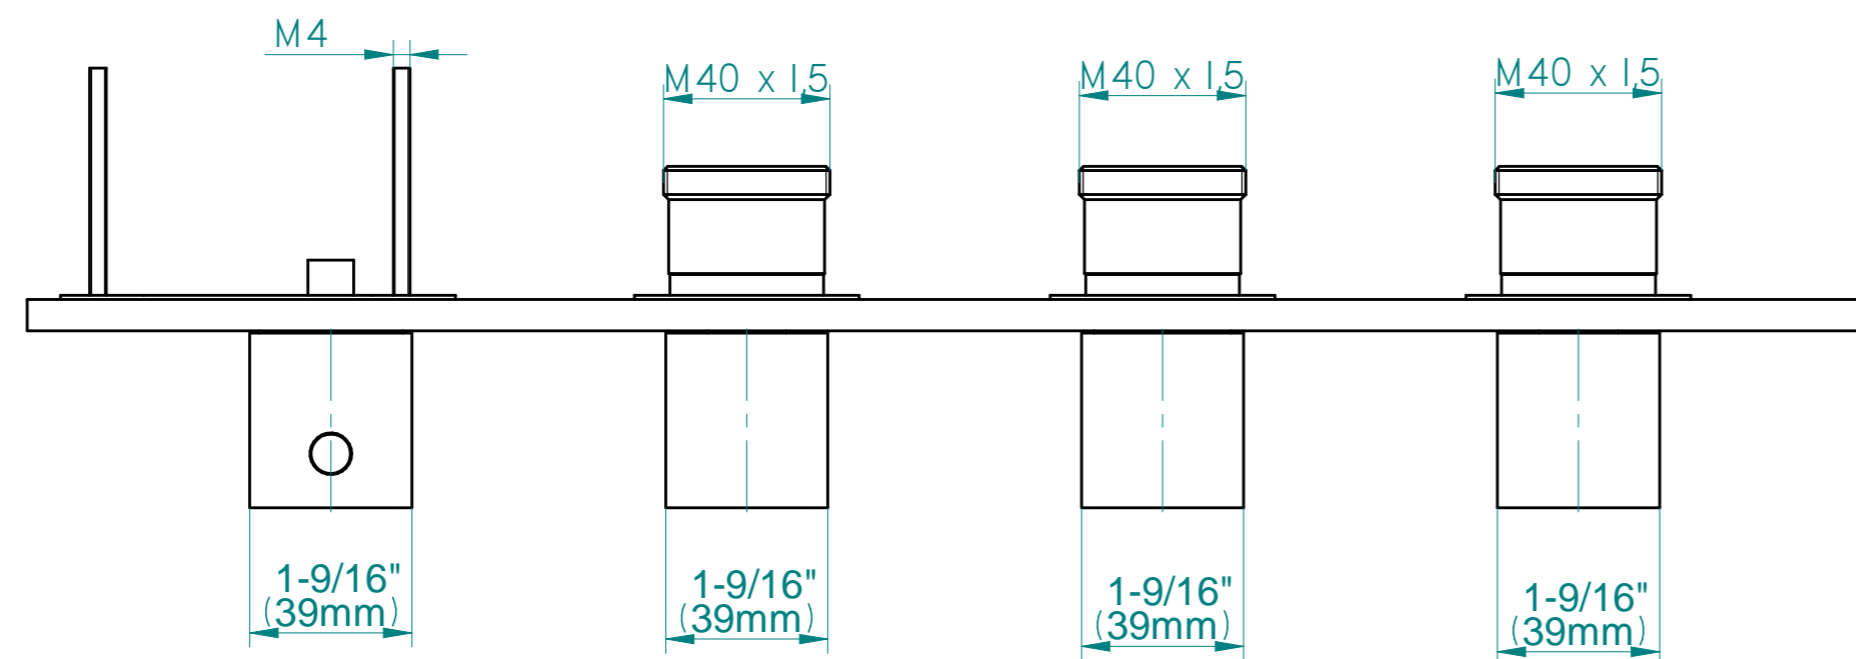

G-8059H-LM31E1-T

SOLAR Series

GRAFF[®]
CUTTING EDGE DESIGN