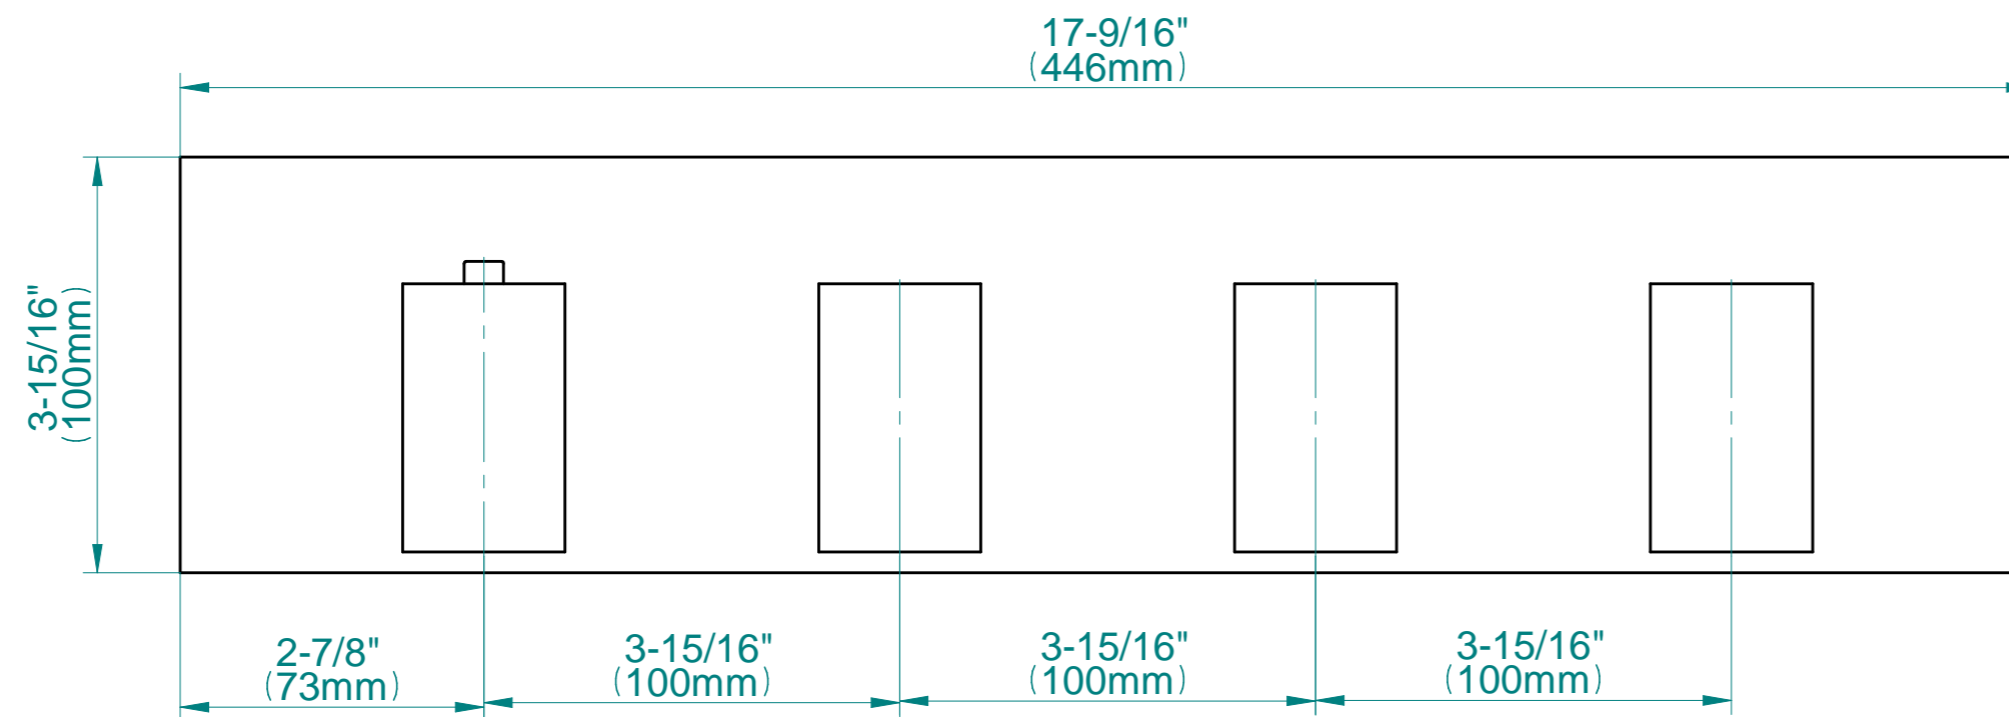

G-8059H-LM31E1-T

SOLAR Series

GRAFF[®]
CUTTING EDGE DESIGN